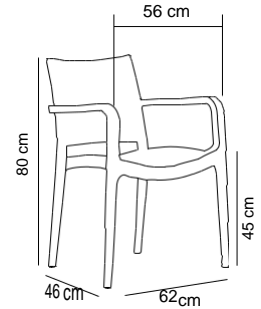

Carton

Net: 4,75 kg
Gross: 5,65 kg

20' DC: 264 pcs
40' DC: 536 pcs
40' HC: 620 pcs
90 cbm truck: 748 pcs

4 pcs / crtn