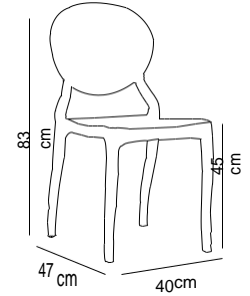

Colour Options

☐ Ivory White	101020891
☐ Cream	101020018
☐ Pistachio	101020021
☐ Light Blue	101020025
☐ Beige	101010960 New
☐ Khaki	101010959 New
☐ Petroleum Green	101010962 New
☐ Milky Brown	101010963 New
☐ Cement Gray	101010964 New
☐ Yellow	101010961 New

Carton

Net: 3,75 kg
Gross: 4,60 kg

20' DC: 392 pcs
40' DC: 788 pcs
40' HC: 916 pcs
90 cbm truck: 1084 pcs

4 pcs / crtn

Stack

Net: 3,75 kg
Gross: 4,13 kg

20' DC: 550 pcs
40' DC: 1166 pcs
40' HC: 1378 pcs
90 cbm truck: 1624 pcs

22-26 pcs / stack