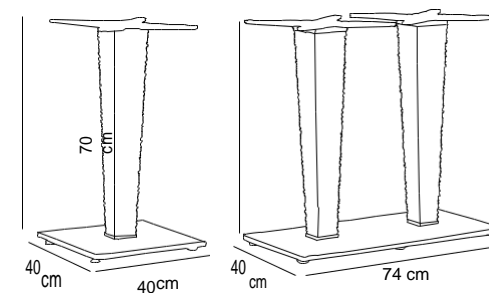

Carton-Single

Net: 8,20 kg
Gross: 9,00 kg

20' DC: 750 pcs
40' DC: 1500 pcs
40' HC: 2050 pcs
90 cbm truck: 2000 pcs

2 crtns / set

Carton-Double

Net: 18,00 kg
Gross: 19,00 kg

20' DC: 350 pcs
40' DC: 700 pcs
40' HC: 830 pcs
90 cbm truck: 950 pcs

2 crtns / set

This product has CATAS certificate.