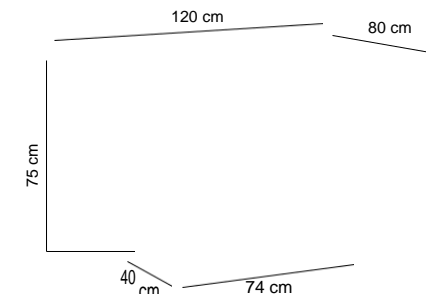

Carton - Glass Top

Net: 32,00 kg
Gross: 33,00 kg

20' DC: 220 pcs
40' DC: 440 pcs
40' HC: 500 pcs
90 cbm truck: 630 pcs

3 crtns / set

Carton - Iroko Top

Net: 31,00 kg
Gross: 32,00 kg

20' DC: 220 pcs
40' DC: 440 pcs
40' HC: 500 pcs
90 cbm truck: 630 pcs

3 crtns / set