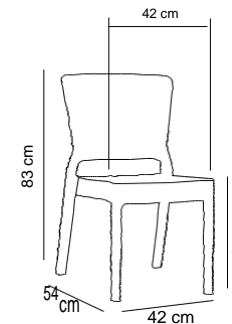

Colour Options

	Ivory White	101010337
	Cream	101010340
	Coffee	101010338
	Wood	101010342
	Wenge	101010339
	Black	101010343

Carton

Net: 4,00 kg
Gross: 4,95 kg

20' DC: 272 pcs
40' DC: 544 pcs
40' HC: 636 pcs
90 cbm truck: 748 pcs

4 pcs / crtn

Stack

Net: 4,00 kg
Gross: 4,38 kg

20' DC: 408 pcs
40' DC: 901 pcs
40' HC: 1007 pcs
90 cbm truck: 1160 pcs

17-19 pcs / stack