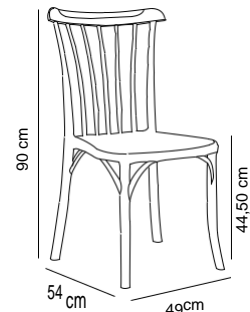

Carton

Net: 4,70 kg
Gross: 5,50 kg

20' DC: 276 pcs
40' DC: 560 pcs
40' HC: 648 pcs
90 cbm truck: 780 pcs

4 pcs / crtn