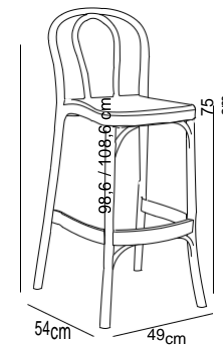

12-14 pcs / stack

Fabric and cushion details are shown in page | 202

New

Bar Chair Sozo

This product has CATAS certificate.

Sozo / Coffee

Soon to be available bar chair Sozo is made to match with chair Sozo in cafes, restaurants, and hospitality areas. Monoblock bar chair is made from fiberglass reinforced polypropylene. Seat cushion options are available. Bar chair will have both 65 / 75 cm heights for both home and contract use.