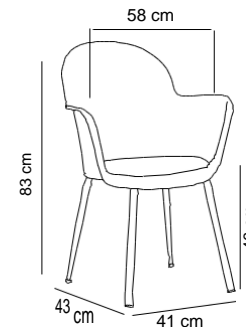

Carton

Net: 3,90 kg
Gross: 4,85 kg

20' DC: 220 pcs
40' DC: 440 pcs
40' HC: 516 pcs
90 cbm truck: 592 pcs

4 pcs / crtn

Table Capri Square

Capri - White Leg / HPL Top

Table Capri is surely made to please the eyes of the viewer and to complete Chair Capri with its existence. This compact table is useful in many ways, including its feet being adjustable. And the same base can be used for both round and square table tops including 69x69, 77x77, 90x90. With this convenient option, Table Capri will steal any of its user's hearts easily. Indoor usage is advised.