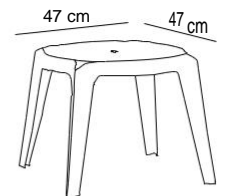

Colour Options

	Ivory White	106010260
	Cream	106010020
	Coffee	106010261
	Wood	106010180
	Wenge	106010019
	Black	106010021

Stack

	Net: 1,45 kg Gross: 1,55 kg
	20' DC: 1300 pcs 40' DC: 2600 pcs 40' HC: 3200 pcs 90 cbm truck: 4100 pcs
	25 pcs / stack