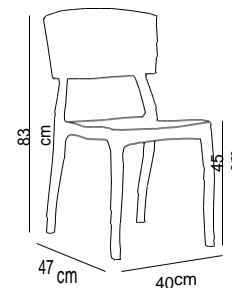

Carton

 Net: 4,75 kg
Gross: 5,65 kg

20' DC: 264 pcs
40' DC: 536 pcs
40' HC: 620 pcs
90 cbm truck: 748 pcs

 4 pcs / crtn

Chair Orient

On its four slim s-shaped legs, Chair Orient is big and comfy. The back of the chair is naturally distinctive and designed to grasp your back completely. Chair Orient is light, practical and it comes in various colours. It can be stacked and used outdoors as well.