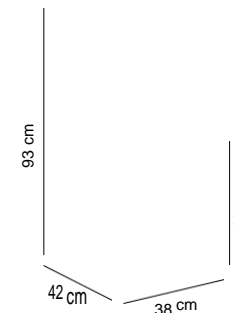

Tiffany Colour Options-PP

- Ivory White 101020643
- Black 101020345

Tiffany-H Colour Options-PP

- Ivory White 101020726
- Black 101020728
- Silver 101020730
- Gold 101020729
- Pearl 101020731

Tiffany-H Colour Options-PC

- Transparent 101020720

	Tiffany	Tiffany-H PP	Tiffany-H PC
	Net: 3,90 kg Gross: 4,16 kg 42' DC: 854 pcs	Net: 3,75 kg Gross: 4,07 kg 42' DC: 854 pcs	Net: 5,30 kg Gross: 5,95 kg 42' DC: 854 pcs
	20' DC: 424 pcs 40' HC: 1080 pcs 90 cbm truck: 1300 pcs	20' DC: 468 pcs 40' HC: 1144 pcs 90 cbm truck: 1430 pcs	20' DC: 424 pcs 40' HC: 1080 pcs 90 cbm truck: 1300 pcs
	8-10 pcs / stack	9-11 pcs / stack	8-10 pcs / stack

Fabric and cushion details are shown in page | 202