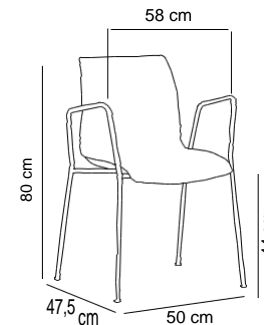

Colour Options

☐	Ivory White	101010555
☐	Cream	101010067
☐	Red	101010068
☐	Wood	101010353
☐	Wenge	101010070
☐	Black	101010069
☐	Beige	101010936 New
☐	Khaki	101010935 New
☐	Petroleum Green	101010939 New
☐	Milky Brown	101010938 New
☐	Cement Gray	101010940 New
☐	Yellow	101010937 New

Carton

Net: 5,50 kg
Gross: 6,40 kg

20' DC: 292 pcs
40' DC: 584 pcs
40' HC: 682 pcs
90 cbm truck: 720 pcs

4 pcs / crtn