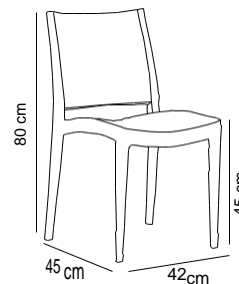

Carton

Net: 2,90 kg
Gross: 3,60 kg

20' DC: 392 pcs
40' DC: 816 pcs
40' HC: 848 pcs
90 cbm truck: 1000 pcs

4 pcs / crtn

Stack

Net: 2,90 kg
Gross: 3,20 kg

20' DC: 598 pcs
40' DC: 1219 pcs
40' HC: 1431 pcs
90 cbm truck: 1680 pcs

23-27 pcs / stack