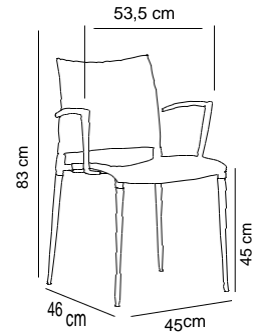

Carton

Net: 5,32 kg
Gross: 6,15 kg

20' DC: 336 pcs
40' DC: 668 pcs
40' HC: 752 pcs
90 cbm truck: 888 pcs

4 pcs / crtn