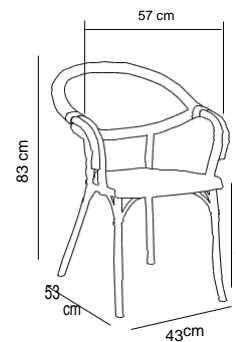

Armchair Flash-R makes your places more elegant with its interwoven texture that hides any possible scratches on its surface. It is stackable up to six pieces. The backrest and seat, constructed in wicker, allows this armchair to combine well with various Tilia wicker products like Antares and Osaka tables. Flash is manufactured as a single piece, using gas injection technology. It comes in six different colors; ivory white, cream, wood, wenge, coffee and black.