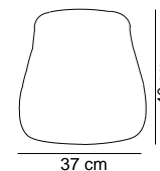

Carton

Net: 4,70 kg
Gross: 5,50 kg

20' DC: 276 pcs
40' DC: 560 pcs
40' HC: 648 pcs
90 cbm truck: 780 pcs

4 pcs / crtn