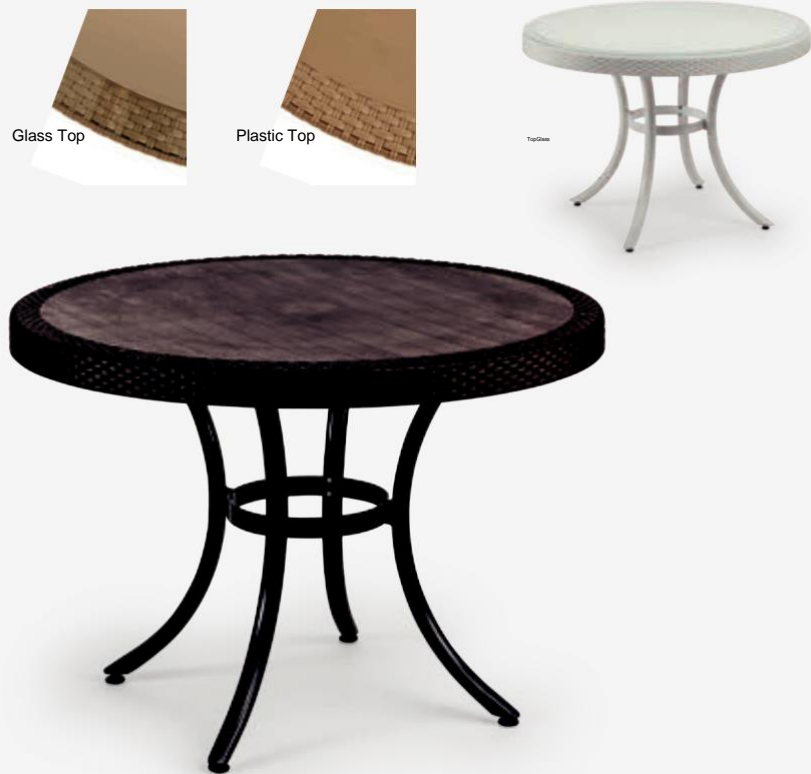

2 pcs / crtn

This product has CATAS certificate.

Armchair Octa / Table Osaka 110 cm Glass Top / Black

Armchair Octa / Table Osaka 110 cm Plastic Top / Black

Table Osaka Ø110 Plastic top & glass top with central metal base