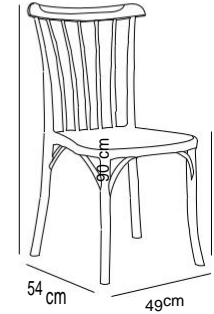

Carton

Net: 3,80 kg
Gross: 4,60 kg

20' DC: 244 pcs
40' DC: 508 pcs
40' HC: 612 pcs
90 cbm truck: 724 pcs

4 pcs / crtn

Stack

Net: 3,80 kg
Gross: 4,80 kg

20' DC: 432 pcs
40' DC: 876 pcs
40' HC: 1022 pcs
90 cbm truck: 1260 pcs

12-14 pcs / stack