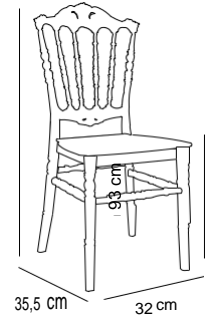

Bar Chair Gozo / Bar Table Moon

Chair Elite PP&PC

Elite PC

This product has CATAS certificate.

Elite PP / Ivory White

ELITE is an event chair that is light, practical and stackable and can be used for both indoor & outdoor events. To give the ELITE an even precious, exclusive and sophisticated looks it is given new and surprising rustic finish. ELITE comes in 6 different colours; ivory white, black, silver, gold, black and transparent.