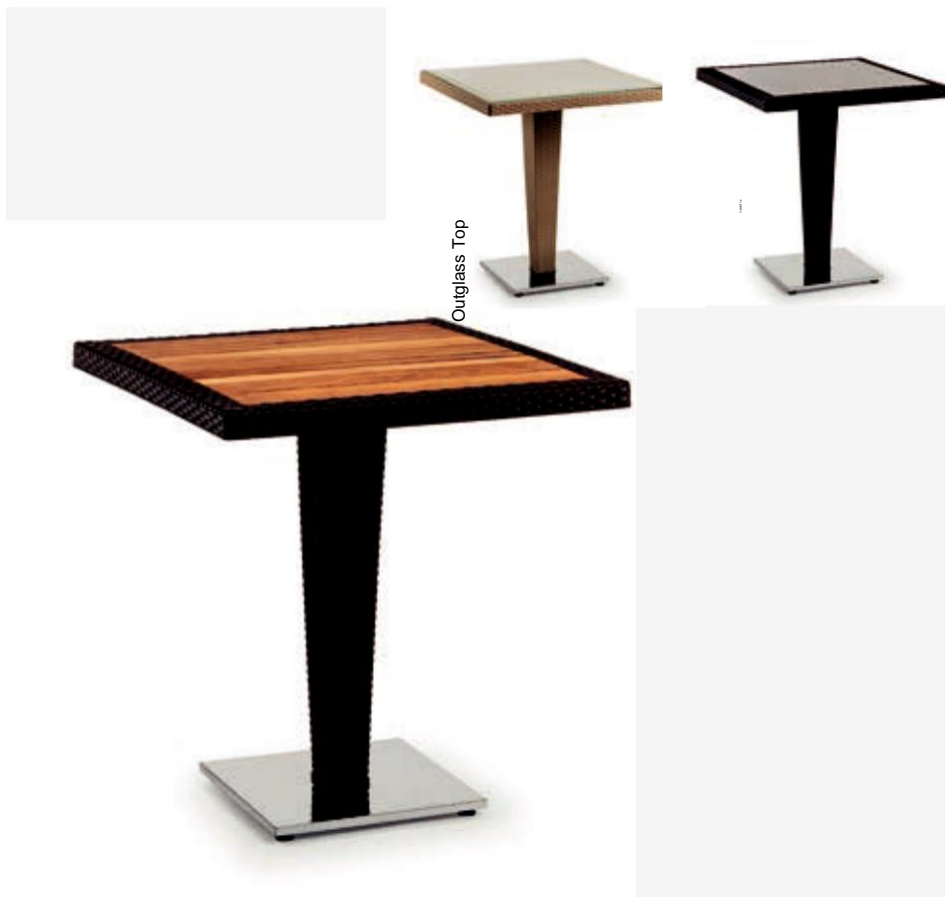

20' DC : 300 pcs
40' DC : 600 pcs
40' HC : 700 pcs
90 cbm truck : 850 pcs

1 pc / crtn

Table Antares 70x70 Iroko & glass top with central base

Table Antares family is an innovation in terms of type and the technology involves in their production. They were designed to create a fantastic combination with Armchair Flash-R, Flash-N, Armchair Royal, Armchair Antares, Chair Antares and Chair Antro. To create more practicality we have mixed plastic with two different materials; iroko & glass. It has an stainless steel base for robustness.