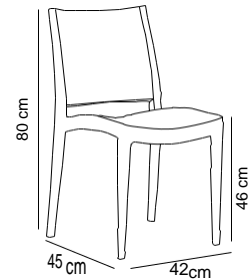

Carton

Net: 4,00 kg
Gross: 4,70 kg

20' DC: 392 pcs
40' DC: 816 pcs
40' HC: 848 pcs
90 cbm truck: 1000 pcs

4 pcs / crtn