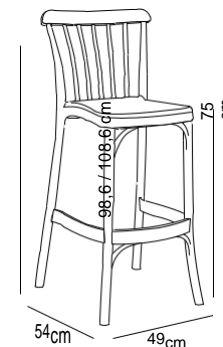

Carton

Net: 4,70 kg
Gross: 5,50 kg

20' DC: 276 pcs
40' DC: 560 pcs
40' HC: 648 pcs
90 cbm truck: 780 pcs

4 pcs / crtn

New

Bar Chair Gozo

Soon to be available new bar chair Gozo is made to match chair Gozo in cafes, restaurants, and hospitality areas. Monoblock bar chair is made from fiberglass reinforced polypropylene. Seat cushion options are available. Bar chair will have both 65 / 75 cm heights for both home and contract use.