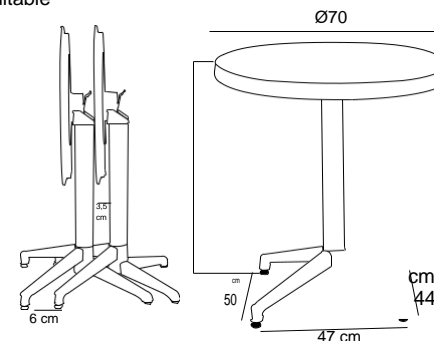

Foldable - Colour Options

- ☐ Ivory White 101030319
- ☐ Cream 101030321
- ☐ Coffee 101030330
- ☐ Black 101030327

Fixed - Colour Options

- ☐ Ivory White 101030307
- ☐ Cream 101030309
- ☐ Coffee 101030317
- ☐ Black 101030314

Carton (Foldable)

Net : 9,45 kg
Gross : 10,60 kg

20' DC : 320 pcs
40' DC : 640 pcs
40' HC : 760 pcs
90 cbm truck : 900 pcs

1 pc / crtn

Carton (Fixed)

Net : 8,95 kg
Gross : 10,00 kg

20' DC : 320 pcs
40' DC : 640 pcs
40' HC : 760 pcs
90 cbm truck : 900 pcs

1 pc / crtn