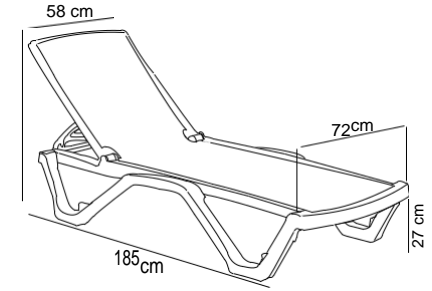

Colour Options

	Ivory White & Beige	106010257
	Ivory White & Blue	106010258
	Ivory White & Yellow	106010259
	Wood & Beige	106010029
	Green & Beige	106010030

Stack

	Net: 10,30 kg
	Gross: 10,50 kg
	20' DC: 180 pcs
	40' DC: 360 pcs
	40' HC: 418 pcs
	90 cbm truck: 460 pcs
	20-22 pcs / stack