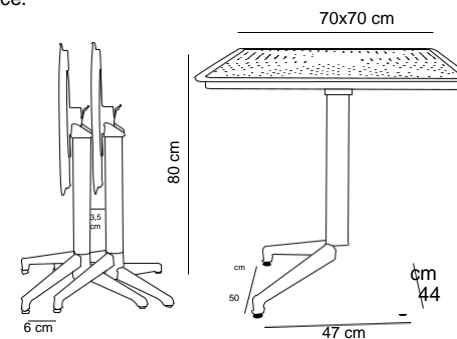

 1 pc / crtn

New

Table Moon 70x70 cm foldable&fixed

This product has CATAS certificate.

Moon / Ivory White

Moon table family has an elegant silhouette and minimal design. The shape of the round column, expresses continuity and attention to detail. The column in extruded aluminium splits open to form four cross feet in resin. Table Moon 70x70 cm is also offered with a folding resin top so that it can be stored away with very little space. Suitable also for both indoor and outdoor.