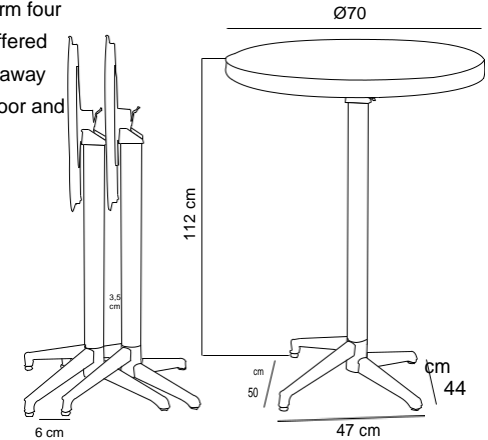

This product has CATAS certificate.

Moon / Black

Moon-S family has an elegant silhouette and minimal design. The shape of the round column, which transforms into two heights, such as table and bar base, expresses continuity and attention to detail. The column in extruded aluminium splits open to form four cross feet in resin. Bar Table Moon-S is also offered with a folding resin top so that it can be stored away with very little space. Suitable also for both indoor and outdoor.