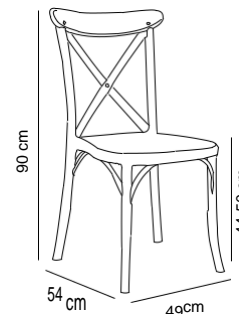

Carton

Net: 4,85 kg
Gross: 5,65 kg

20' DC: 244 pcs
40' DC: 508 pcs
40' HC: 612 pcs
90 cbm truck: 724 pcs

4 pcs / crtn