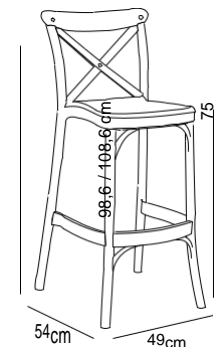

Carton

 Net: 4,85 kg
Gross: 5,65 kg

 20' DC: 244 pcs
40' DC: 508 pcs
40' HC: 612 pcs
90 cbm truck: 724 pcs

 4 pcs / crtn

Chair Capri & Bar Chair Capri // Table Antares 80x80 cm

New

Bar Chair Capri

This product has CATAS certificate.

Capri / Nile Green

Soon to be available new bar chair Capri is made to match chair Capri in cafes, restaurants, and hospitality areas. Monoblock bar chair is made from fiberglass reinforced polypropylene. Seat cushion options are available. Bar chair will have 2 height options: 65 / 75 cm. Therefore its suitable for both home and contract use.