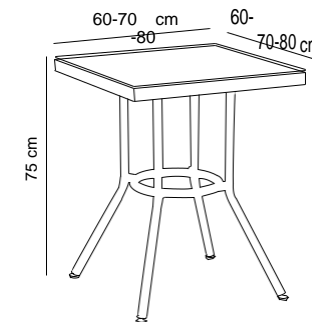

Table Kobe

This product has CATAS certificate.

Kobe / Coffee & Linen

Tilia offers a new table collection KOBE with 3 different dimensions; 60x60, 70x70 and 80x80. KOBE has a solid and rigorous aluminium frame which legs can be unmounted. The tempered glass top matt-painted to black, white and coffee colours which gives the product more modern look. You may adjust your table with multi-functional 10 different water proof textile design. We prefer you to match our KOBE table with our Armchair FLASH-N which both have the same textile material.