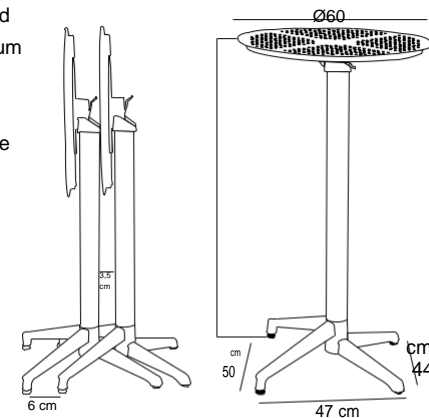

1 pc / crtn

This product has C-ATAS certificate.

Moon / Black

New Bar Table Moon Ø60 cm foldable&fixed

This product has C-ATAS certificate.

Moon / Coffee

Moon table family has an elegant silhouette and minimal design. The shape of the round column, which transforms into three heights, such as table, bar and coffee table base, expresses continuity and attention to detail. The column in extruded aluminium splits open to form four cross feet in resin. Moon table is also offered with a folding resin top so that it can be stored away with very little space. Suitable also for both indoor and outdoor.