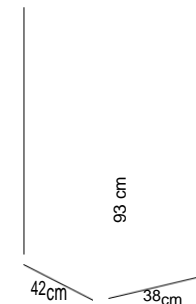

Colour Options-PP

- ☐ Ivory White 101020707
- ☒ Black 101020708
- ☐ Silver 101020710
- ☐ Gold 101020709
- ☐ Pearl 101020711

Colour Options-PC

- ☐ Transparent 101020712

Stack-PP

Net: 3,90 kg
Gross: 4,10 kg

20' DC: 468 pcs

40' HC: 1144 pcs
90 cbm truck: 1430 pcs

9-11 pcs / stack

Stack-PC

Net: 5,40 kg
Gross: 5,80 kg

20' DC: 424 pcs

40' HC: 1080 pcs
90 cbm truck: 1300 pcs

8-10 pcs / stack

Fabric and cushion details are shown in page | 202