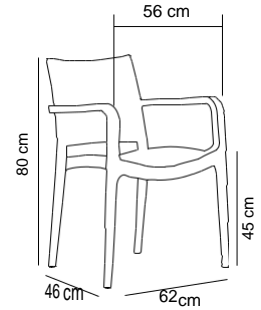

Colour Options

	Ivory White	101010554
	Cream	101010173
	Orange	101010178
	Red	101010179
	Pistachio	101010176
	Light Green	101010191
	Sax Blue	101010175
	Beige	101010942 New
	Khaki	101010941 New
	Petroleum Green	101010944 New
	Milky Brown	101010945 New
	Cement Gray	101010946 New
	Yellow	101010943 New

Carton

Net: 4,10 kg
Gross: 5,00 kg

20' DC: 264 pcs
40' DC: 536 pcs
40' HC: 620 pcs
90 cbm truck: 748 pcs

4 pcs / crtn

Stack

Net: 4,10 kg
Gross: 4,40 kg

20' DC: 550 pcs
40' DC: 1166 pcs
40' HC: 1325 pcs
90 cbm truck: 1508 pcs

22-25 pcs / stack