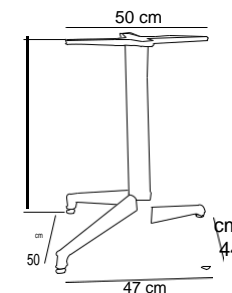

1 pc set / crtn

New

Table Base Moon foldable&fixed

This product has CATAS certificate.

Moon / Cream

Table base moon has the beauty and the function together. The column transforms into three heights: coffee table, regular table, and bar table. Its special leg design and durable closing mechanism unlocks infinite stackability. You can combine table tops up to 70 cm width with this product.