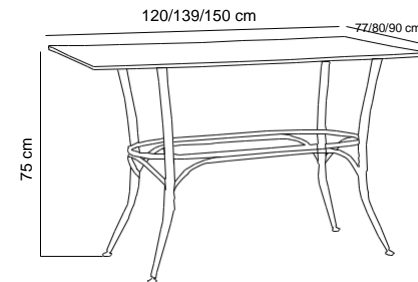

Carton - Ø 90 cm

Net: 15,10 kg
Gross: 16,10 kg

20' DC: 370 pcs
40' DC: 750 pcs
40' HC: 850 pcs
90 cbm truck: 1000 pcs

1 pc / crtn top
7 pcs / stack base

Table Capri Rectangle

Table Capri with the rectangle table top not only pleases the eyes of the viewer but also convenient for those who like to gather a lot of people around the same table. This compact table is useful in many ways, including its feet being adjustable. With its completing factor with Chair Capri, Table Capri will steal any of its user's hearts easily. Indoor usage is advised.