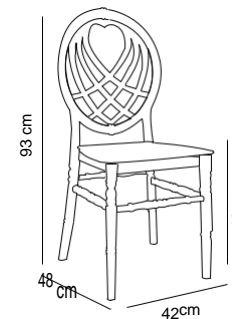

Colour Options-PP

- ☐ Ivory White 101020732
- ☒ Black 101020737
- ☐ Silver 101020736
- ☐ Gold 101020735
- ☐ Pearl 101020734

Colour Options-PC

- ☐ Transparent 101020745

Stack-PP

Net: 3,75 kg
Gross: 4,07 kg

20' DC: 468 pcs

40' HC: 1144 pcs
90 cbm truck: 1430 pcs

9-11 pcs / stack

Stack-PC

Net: 5,30 kg
Gross: 5,95 kg

20' DC: 424 pcs
40' DC: 864 pcs

40' HC: 1080 pcs
90 cbm truck: 1300 pcs

8-10 pcs / stack