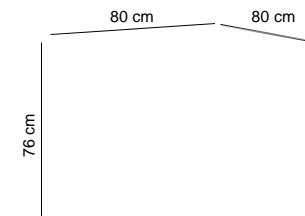

Carton - Glass Top

Net: 10,70 kg
Gross: 11,50 kg

20' DC: 370 pcs
40' DC: 740 pcs
40' HC: 850 pcs
90 cbm truck: 1000 pcs

2 crtns / set

Carton - Iroko Top

Net: 10,00 kg
Gross: 10,70 kg

20' DC: 370 pcs
40' DC: 740 pcs
40' HC: 850 pcs
90 cbm truck: 1000 pcs

2 crtns / set