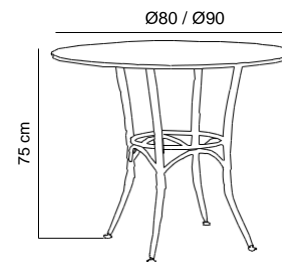

20' DC: 370 pcs
40' DC: 750 pcs
40' HC: 850 pcs
90 cbm truck: 1000 pcs

1 pc / crtn top
7 pcs / stack base

Table Capri Round

Capri - Black Leg / HPL Top

Table Capri is surely made to please the eyes of the viewer and to complete Chair Capri with its existence. This compact table is useful in many ways, including its feet being adjustable. And the same base can be used for both round and square table tops including Ø 80, Ø 90. With this convenient option, Table Capri will steal any of its user's hearts easily. Indoor usage is advised.