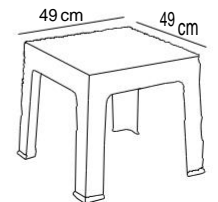

Stack

	Net: 1,40 kg Gross: 1,50 kg
	20' DC: 1700 pcs 40' DC: 3400 pcs 40' HC: 4000 pcs 90 cbm truck: 5000 pcs
	30 pcs / stack