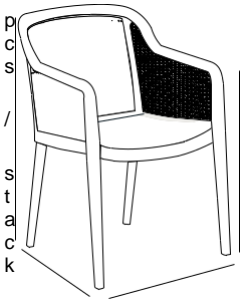

1
0
4
0

p
c
s

2
0

p
c
s
/
s
t
a
c
k