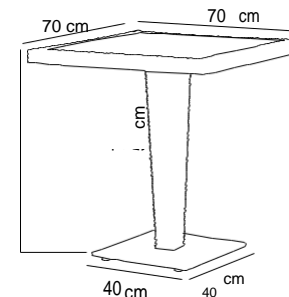

Carton - Glass Top

Net: 15,00 kg
Gross: 17,00 kg

20' DC: 370 pcs
40' DC: 740 pcs
40' HC: 850 pcs
90 cbm truck: 950 pcs

3 crtns / set

Carton - Iroko Top

Net: 14,30 kg
Gross: 15,90 kg

20' DC: 370 pcs
40' DC: 740 pcs
40' HC: 850 pcs
90 cbm truck: 950 pcs

3 crtns / set