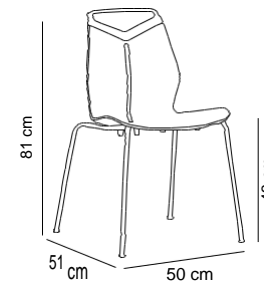

Carton

Net: 4,20 kg
Gross: 5,10 kg

20' DC: 332 pcs
40' DC: 664 pcs
40' HC: 776 pcs
90 cbm truck: 916 pcs

4 pcs / crtn