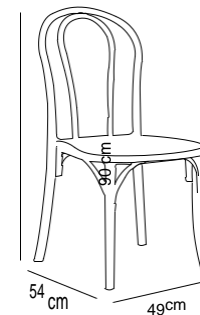

15

Chair

Colour Options

☐	Ivory White	101020985
☐	Cream	101020986
☐	Coffee	101020990
☐	Wood	101020987
☐	Wenge	101020989
☐	Black	101020988
☐	Beige	101010907 New
☐	Khaki	101010906 New
☐	Yellow	101010908 New

Carton

Net: 3,95 kg
Gross: 4,80 kg

20' DC: 244 pcs
40' DC: 508 pcs
40' HC: 612 pcs
90 cbm truck: 724 pcs

4 pcs / crtn

Stack

Net: 3,95 kg
Gross: 4,37 kg

20' DC: 432 pcs
40' DC: 876 pcs
40' HC: 1022 pcs
90 cbm truck: 1260 pcs

12-14 pcs / stack