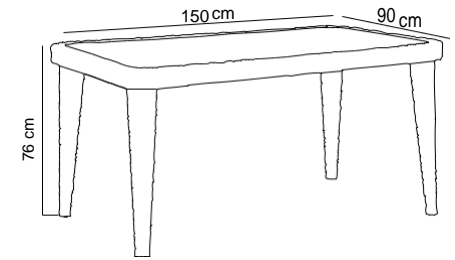

Carton - Glass Top

Net: 30,00 kg
Gross: 33,50 kg

Carton - Iroko Top

Net: 21,50 kg
Gross: 24,00 kg

20' DC: 157 pcs
40' DC: 314 pcs
40' HC: 366 pcs
90 cbm truck: 450 pcs

20' DC: 157 pcs
40' DC: 314 pcs
40' HC: 366 pcs
90 cbm truck: 450 pcs

2 crtns / set

2 crtns / set