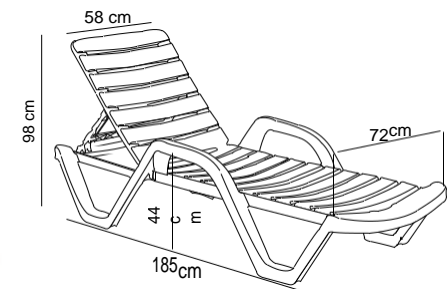

20' DC: 260 pcs
40' DC: 520 pcs
40' HC: 630 pcs
90 cbm truck: 750 pcs

1 pcs / stack
2 pcs / stack base

Sunbed Maris

Maris with Cushion

Sunlounger Maris with armrest and comes in two different colors; wood and white. Tubular frame produced from polypropylene, stackable up to 25 pieces, back reclining in 5 different positions.