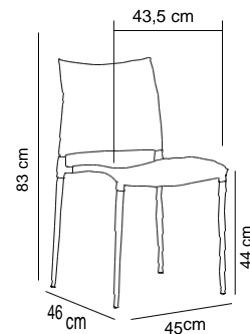

Carton

Net: 4,25 kg
Gross: 5,00 kg

20' DC: 412 pcs
40' DC: 824 pcs
40' HC: 964 pcs
90 cbm truck: 1020 pcs

4 pcs / crtn