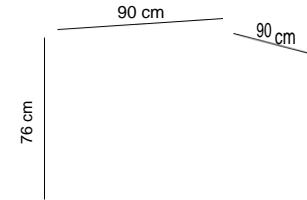

We tried to combine different materials and different shapes for later join them in a single piece. Different objects working together for a common target; to create a beautiful and stable table. So this time the top of the table comes in resin with wooden texture and tempered glass as independent objects which join the top to compose a really harmonious group but always keeping their own identity, always showing their own shape and volume.