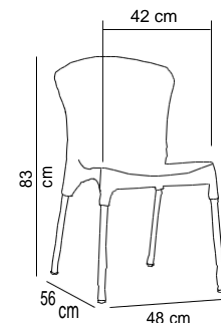

Bar Chair

Carton

 Net: 6,00 kg
Gross: 7,10 kg

 20' DC: 240 pcs
40' DC: 480 pcs
40' HC: 560 pcs
90 cbm truck: 700 pcs

 4 pcs / crtn

Chair Stella

Chair Stella with UV ray resistant polypropylene shell. Colours: beige, ivory white, yellow, orange, red, light green, sax blue, wenge, black, milky brown and cement gray. Legs are anodized 20 mm diameter aluminium tube to make the chair suitable for outdoor use. Chair Stella is light and stackable, suitable for use in public environments.