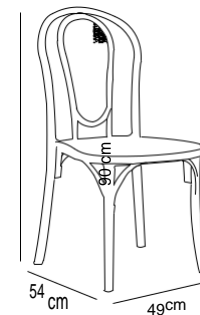

Bar Chair Sozo

Chair Sozo-C Pad

New

Chair Sozo-C

This product has CATAS certificate.

Sozo-C / Wenge

Cosy look met with durable outdoor material, formed the perfect combination of looks, comfort and durability. Chair Sozo-C is light and durable at the same time, it's stackable and is available in Tilia signature shades of earth tones. Sozo-C is here to make your cafes, restaurants and dining places cosier, both in indoors and outdoors.