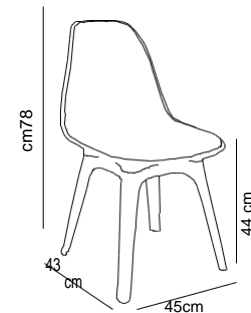

Carton

Net: 5,20 kg
Gross: 5,95 kg

20' DC: 412 pcs
40' DC: 824 pcs
40' HC: 960 pcs
90 cbm truck: 1100 pcs

4 pcs / crtn