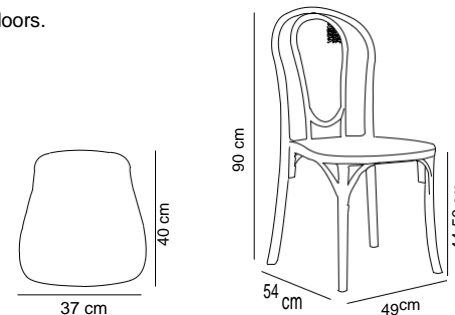

Colour Options

	Ivory White	101030479
	Cream	101030477
	Coffee	101030483
	Wood	101030482
	Wenge	101030480
	Black	101030481
	Beige	101011002 New
	Khaki	101011003 New

Carton

Net: 4,85 kg
Gross: 5,65 kg

20' DC: 244 pcs
40' DC: 508 pcs
40' HC: 612 pcs
90 cbm truck: 724 pcs

4 pcs / crtn

Stack

Net: 4,85 kg
Gross: 5,35 kg

20' DC: 432 pcs
40' DC: 876 pcs
40' HC: 1022 pcs
90 cbm truck: 1260 pcs

12-14 pcs / stack