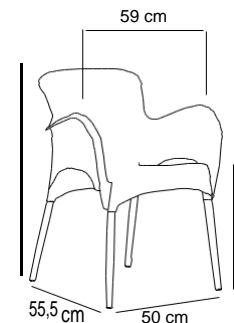

Colour Options

	Ivory White	101010557
	Cream	101010040
	Orange	101010045
	Red	101010048
	Light Green	101010043
	Sax Blue	101010041
	Wenge	101010051
	Black	101010044
	Beige	101010912 New
	Yellow	101010913 New
	Khaki	101010911 New
	Petroleum Green	101010914 New
	Milky Brown	101010915 New
	Cement Gray	101010916 New

Carton

Net: 3,55 kg
Gross: 4,95 kg

20' DC: 252 pcs
40' DC: 516 pcs
40' HC: 616 pcs
90 cbm truck: 728 pcs

4 pcs / crtn

Stack

Net: 3,55 kg
Gross: 3,99 kg

20' DC: 550 pcs
40' DC: 1122 pcs
40' HC: 1224 pcs
90 cbm truck: 1450 pcs

22-24 pcs / stack