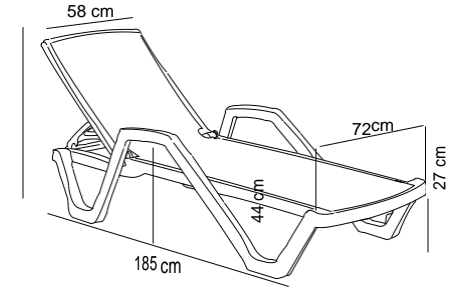

Colour Options

	Ivory White & Beige	106010254
	Ivory White & Blue	106010255
	Ivory White & Yellow	106010256
	Wood & Beige	106010031
	Green & Beige	106010026

Stack

	Net: 10,50 kg
	Gross: 10,70 kg
	20' DC: 162 pcs
	40' DC: 324 pcs
	40' HC: 360 pcs
	90 cbm truck: 400 pcs
	18-20 pcs / stack

Fabric and cushion details are shown in page | 200