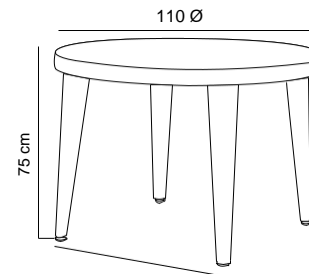

Resin 110 cm dia table top with four legs. Made of uniformly colored fiberglass polypropylene resins with uv additives. May be dismantled and has adjustable height feet. Ideal for both indoor and outdoor and available in six different colours.