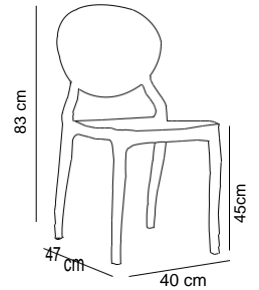

Carton

Net: 5,37 kg
Gross: 6,12 kg

20' DC: 392 pcs
40' DC: 788 pcs
40' HC: 916 pcs
90 cbm truck: 1084 pcs

4 pcs / crtn