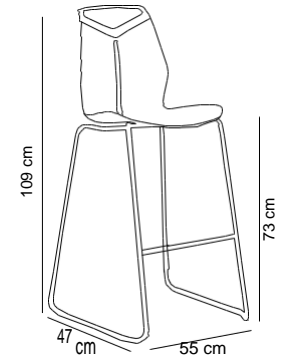

Bar Chair

Carton

Net: 6,00 kg
Gross: 7,10 kg

20' DC: 240 pcs
40' DC: 480 pcs
40' HC: 560 pcs
90 cbm truck: 700 pcs

4 pcs / crtn