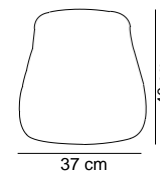

Carton

Net: 4,85 kg
Gross: 5,65 kg

20' DC: 244 pcs
40' DC: 508 pcs
40' HC: 612 pcs
90 cbm truck: 724 pcs

4 pcs / crtn