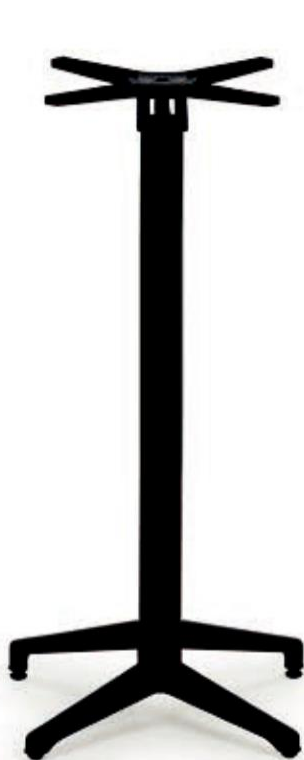

1 pc / crtn

New Bar Table Base Moon foldable&fixed

This product has CATAS certificate.

Moon / Black

Table Base Moon has the beauty and the function together. The column transforms into three heights: coffee table, regular table, and bar table. Its special leg design and durable closing mechanism unlocks infinite stackability. You can combine table tops up to 70 cm width with this product.