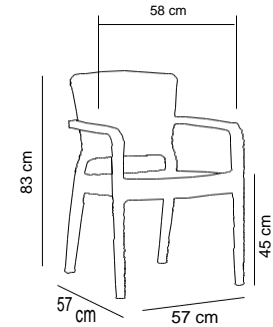

Colour Options

	Ivory White	101010188
	Cream	101010197
	Coffee	101010230
	Wood	101010192
	Wenge	101010156
	Black	101010203

Carton

Net: 4,75 kg
Gross: 5,66 kg

20' DC: 252 pcs
40' DC: 536 pcs
40' HC: 592 pcs
90 cbm truck: 700 pcs

4 pcs / crtn

Stack

Net: 4,75 kg
Gross: 5,12 kg

20' DC: 440 pcs
40' DC: 920 pcs
40' HC: 920 pcs
90 cbm truck: 1180 pcs

17-19 pcs / stack