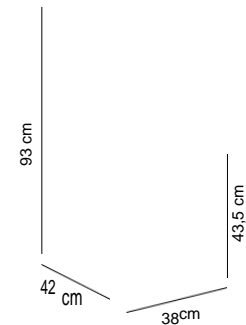

Colour Options-PP

- ☐ Ivory White 101020700
- ☒ Black 101020702
- ☐ Silver 101020704
- ☐ Gold 101020703
- ☐ Pearl 101020725

Colour Options-PC

- ☐ Transparent 101020705

Stack-PP

Net: 3,85 kg
Gross: 4,08 kg

20' DC: 468 pcs

40' HC: 1144 pcs
90 cbm truck: 1430 pcs

9-11 pcs / stack

Stack-PC

Net: 5,50 kg
Gross: 5,95 kg

20' DC: 424 pcs
40' DC: 864 pcs

40' HC: 1080 pcs
90 cbm truck: 1300 pcs

8-10 pcs / stack