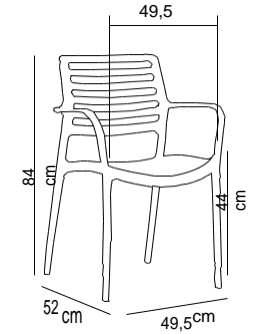

Carton

Net: 3,70 kg
Gross: 4,84 kg

20' DC: 244 pcs
40' DC: 508 pcs
40' HC: 608 pcs
90 cbm truck: 708 pcs

4 pcs / crtn

Stack

Net: 3,70 kg
Gross: 4,07 kg

20' DC: 525 pcs
40' DC: 1113 pcs
40' HC: 1272 pcs
90 cbm truck: 1450 pcs

21-23 pcs / stack