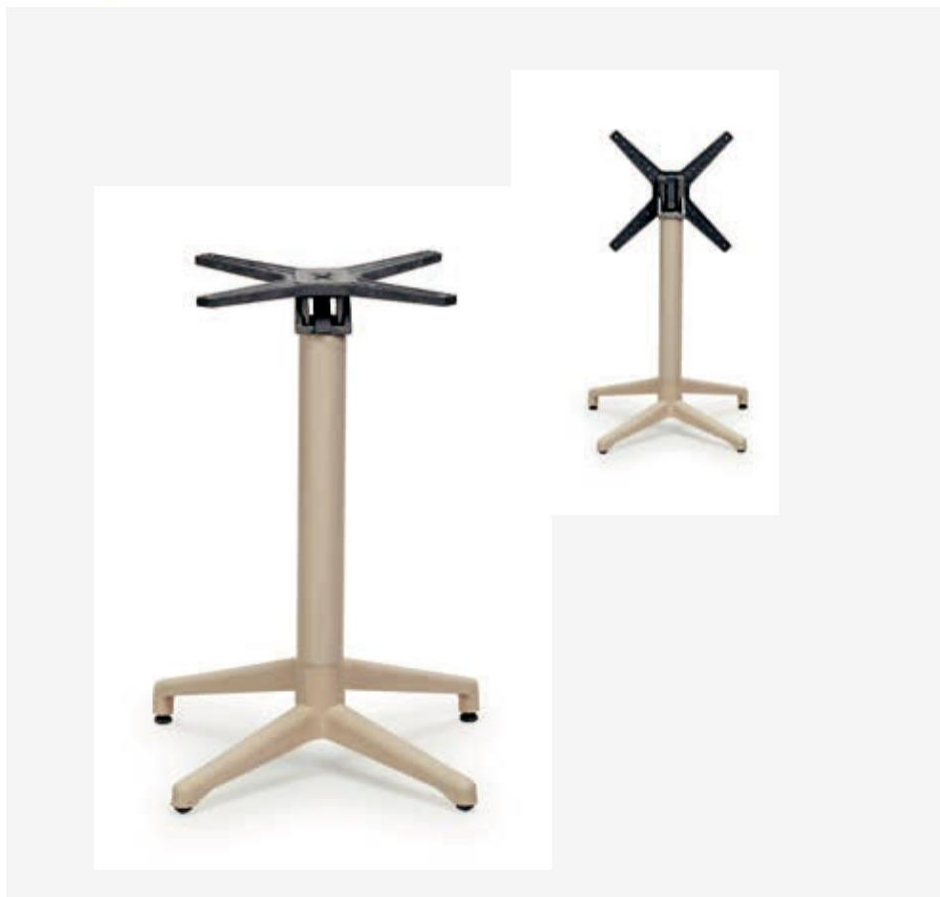

1 pc set / crtn

New

Table Base Moon foldable&fixed

This product has CATAS certificate.

Moon / Cream

Table base moon has the beauty and the function together. The column transforms into three heights: coffee table, regular table, and bar table. Its special leg design and durable closing mechanism unlocks infinite stackability. You can combine table tops up to 70 cm width with this product.