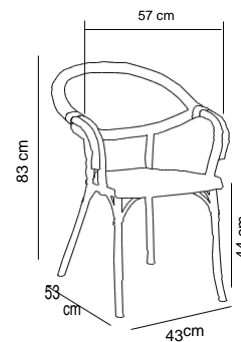

Colour Options

	Ivory White	101010264
	Cream	101010265
	Coffee	101010267
	Wood	101010266
	Wenge	101010268
	Black	101010269

Carton

Net: 4,50 kg
Gross: 5,80 kg

20' DC: 200 pcs
40' DC: 400 pcs
40' HC: 480 pcs
90 cbm truck: 600 pcs

4 pcs / crtn

Stack

Net: 4,50 kg
Gross: 5,20 kg

20' DC: 336 pcs
40' DC: 742 pcs
40' HC: 848 pcs
90 cbm truck: 1020 pcs

14-16 pcs / stack