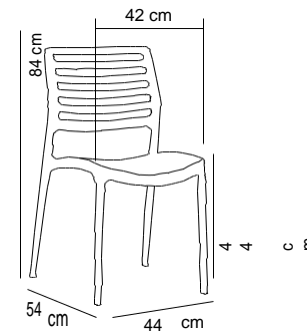

Carton

Net: 3,50 kg
Gross: 4,48 kg

20' DC: 300 pcs
40' DC: 600 pcs
40' HC: 708 pcs
90 cbm truck: 852 pcs

4 pcs / crtn

Stack

Net: 3,50 kg
Gross: 3,83 kg

20' DC: 525 pcs
40' DC: 1113 pcs
40' HC: 1217 pcs
90 cbm truck: 1418 pcs

21 pcs / stack