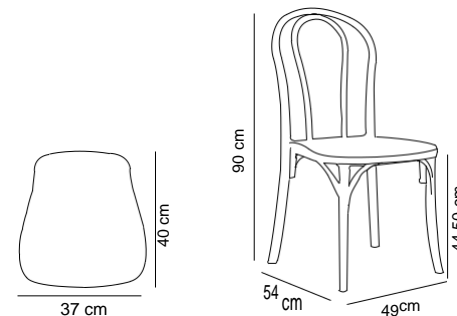

Colour Options

☐	Ivory White	101030471
☐	Cream	101030476
☐	Coffee	101030475
☐	Wood	101030474
☐	Wenge	101030472
☐	Black	101030473
☐	Beige	101011000 New
☐	Khaki	101010999 New
☐	Yellow	101011001 New

Carton

Net: 4,85 kg
Gross: 5,65 kg

20' DC: 244 pcs
40' DC: 508 pcs
40' HC: 612 pcs
90 cbm truck: 724 pcs

4 pcs / crtn

Stack

Net: 4,85 kg
Gross: 5,35 kg

20' DC: 432 pcs
40' DC: 876 pcs
40' HC: 1022 pcs
90 cbm truck: 1260 pcs

12-14 pcs / stack

Fabric and cushion details are shown in page | 202