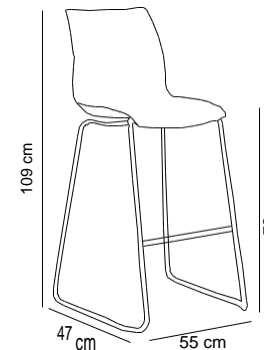

Carton

Net: 6,00 kg
Gross: 7,15 kg

20' DC: 240 pcs
40' DC: 480 pcs
40' HC: 560 pcs
90 cbm truck: 700 pcs

4 pcs / crtn