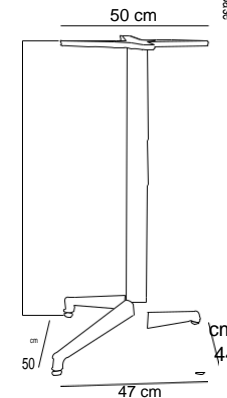

Fixed - Colour Options

- Ivory White 203060150
- Cream 203060148
- Coffee 203060147
- Black 203060152

TableBarBase

oon

Carton (Foldable)

Net : 7,20 kg
Gross : 8,00 kg

20' DC : 300 pcs
40' DC : 600 pcs
40' HC : 700 pcs
90 cbm truck : 850 pcs

1 pc / crtn

Carton (Fixed)

Net : 6,75 kg
Gross : 7,50 kg

20' DC : 300 pcs
40' DC : 600 pcs
40' HC : 700 pcs
90 cbm truck : 850 pcs

1 pc / crtn