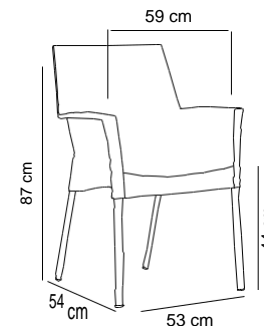

Carton

Net: 4,00 kg
Gross: 4,96 kg

20' DC: 228 pcs
40' DC: 492 pcs
40' HC: 564 pcs
90 cbm truck: 664 pcs

4 pcs / crtn

Stack

Net: 4,00 kg
Gross: 4,42 kg

20' DC: 384 pcs
40' DC: 768 pcs
40' HC: 912 pcs
90 cbm truck: 1188 pcs

16-19 pcs / stack