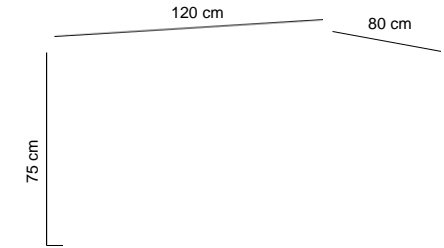

Carton - Glass Top

Net: 15,00 kg
Gross: 15,80 kg

20' DC: 250 pcs
40' DC: 500 pcs
40' HC: 580 pcs
90 cbm truck: 730 pcs

2 crtns / set

Carton - Iroko Top

Net: 13,75 kg
Gross: 14,55 kg

20' DC: 250 pcs
40' DC: 500 pcs
40' HC: 580 pcs
90 cbm truck: 730 pcs

2 crtns / set