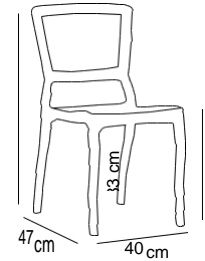

It is designed to combine rattan look with modern shape in a single chair. The result is impressive. It has a completely charming view with its 's-shaped' legs. It is stackable and useful for indoor & outdoor. You may furnish your locality with its six different colors; Black, Wenge, Wood, Coffee, Cream and Ivory White.