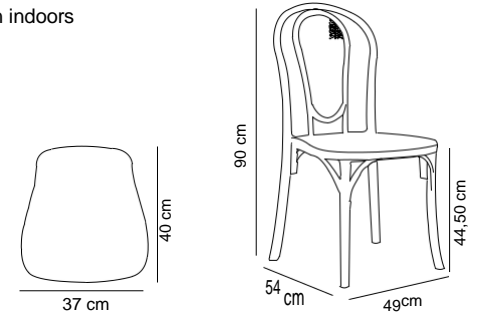

Colour Options

- Ivory White 101011231
- Cream 101011232
- Coffee 101011233
- Wood 101011236
- Wenge 101011234
- Black 101011235
- Beige 101011237 New
- Khaki 101011230 New

Carton

Net: 4,85 kg
Gross: 5,85 kg

20' DC: 244 pcs
40' DC: 508 pcs
40' HC: 612 pcs
90 cbm truck: 724 pcs

4 pcs / crtn

Stack

Net: 4,85 kg
Gross: 5,55 kg

20' DC: 432 pcs
40' DC: 876 pcs
40' HC: 1022 pcs
90 cbm truck: 1260 pcs

12-14 pcs / stack