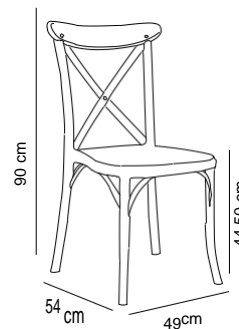

Capri chair is stackable up to 14. It is a monoblock chair with a surface that is slightly wooden textured. It is made out of 100% virgin polypropylene with gas injection molding technique. Capri is light but sturdy at the same time.