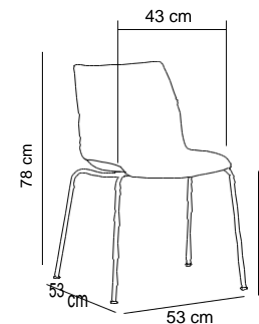

Carton

- Net: 4,30 kg
  Gross: 5,20 kg
- 20' DC: 292 pcs
  40' DC: 584 pcs
  40' HC: 682 pcs
  90 cbm truck: 720 pcs
- 4 pcs / crtn