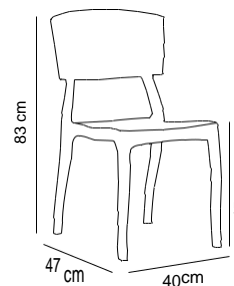

Carton

Net: 4,80 kg
Gross: 5,55 kg

20' DC: 372 pcs
40' DC: 748 pcs
40' HC: 872 pcs
90 cbm truck: 1032 pcs

4 pcs / crtn