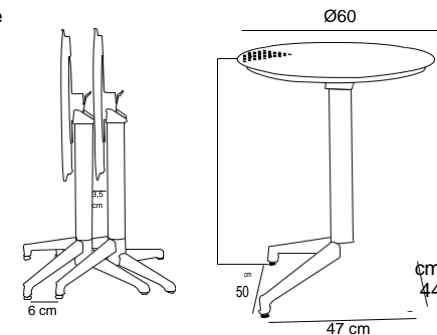

New

Table Moon Ø60 cm foldable&fixed

95

Moon

Table

Moon table family has an elegant silhouette and minimal design. The shape of the round column, which transforms into three heights, such as table, bar and coffee table base, expresses continuity and attention to detail. The column in extruded aluminium splits open to form four cross feet in resin. Moon table is also offered with a folding resin top so that it can be stored away with very little space. Suitable also for both indoor and outdoor.