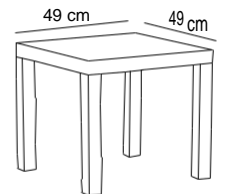

Coffee Tables

Erba

Small side table in perfect 49x49x44 cm size. Colourful, practical, safe and functional. You can combine it with Sunbed Mare & Sunbed Maris. Stackable up to 15 pieces, and has removable legs. It comes in six different colours; ivory white, cream, wood, coffee, wenge and black.

Colour Options

	Ivory White	101030217
	Cream	101030035
	Coffee	101030211
	Wood	101030032
	Wenge	101030172
	Black	101030210

Carton

	Net: 1,90 kg Gross: 2,10 kg
	20' DC: 1600 pcs 40' DC: 3200 pcs 40' HC: 3600 pcs 90 cbm truck: 4700 pcs
	10 pcs / crtn

Monoblock

Side table. It is totally one piece product, easy to carry and stack. It comes in six different colours; cream, ivory white, wood, coffee, wenge and black.

Colour Options

	Ivory White	106010260
	Cream	106010020
	Coffee	106010261
	Wood	106010180
	Wenge	106010019
	Black	106010021

Stack

	Net: 1,45 kg Gross: 1,55 kg
	20' DC: 1300 pcs 40' DC: 2600 pcs 40' HC: 3200 pcs 90 cbm truck: 4100 pcs
	25 pcs / stack

Antares

It is the lightest product in Antares family. It has rattan looking design with six different colours; Black, wood, wenge, cream, coffee and ivory white. It is stackable up to 30 pcs. Useful for both indoor & outdoor.

Colour Options

	Ivory White	101030218
	Cream	101030128
	Coffee	101030219
	Wood	101030127
	Wenge	101030120
	Black	101030129

Stack

	Net: 1,40 kg Gross: 1,50 kg
	20' DC: 1700 pcs 40' DC: 3400 pcs 40' HC: 4000 pcs 90 cbm truck: 5000 pcs
	30 pcs / stack