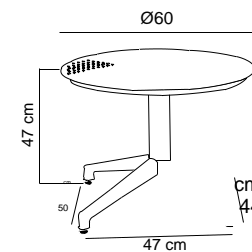

1 pc / crtn

New

CoffeeTable Moon Ø60 cm fixed

This product has C ATAS certificate.

Moon / Cream

Moon table family has an elegant silhouette and minimal design. The shape of the round column, which transforms into three heights, such as table, bar and coffee table base, expresses continuity and attention to detail. The column in extruded aluminium splits open to form four cross feet in resin. Moon table is also offered with a folding resin top so that it can be stored away with very little space. Suitable also for both indoor and outdoor.