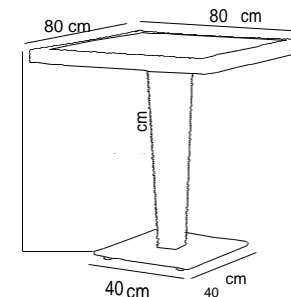

Carton - Glass Top

Net: 17,30 kg
Gross: 18,20 kg

20' DC: 300 pcs
40' DC: 600 pcs
40' HC: 700 pcs
90 cbm truck: 900 pcs

3 crtns / set

Carton - Iroko Top

Net: 16,50 kg
Gross: 17,40 kg

20' DC: 300 pcs
40' DC: 600 pcs
40' HC: 700 pcs
90 cbm truck: 900 pcs

3 crtns / set