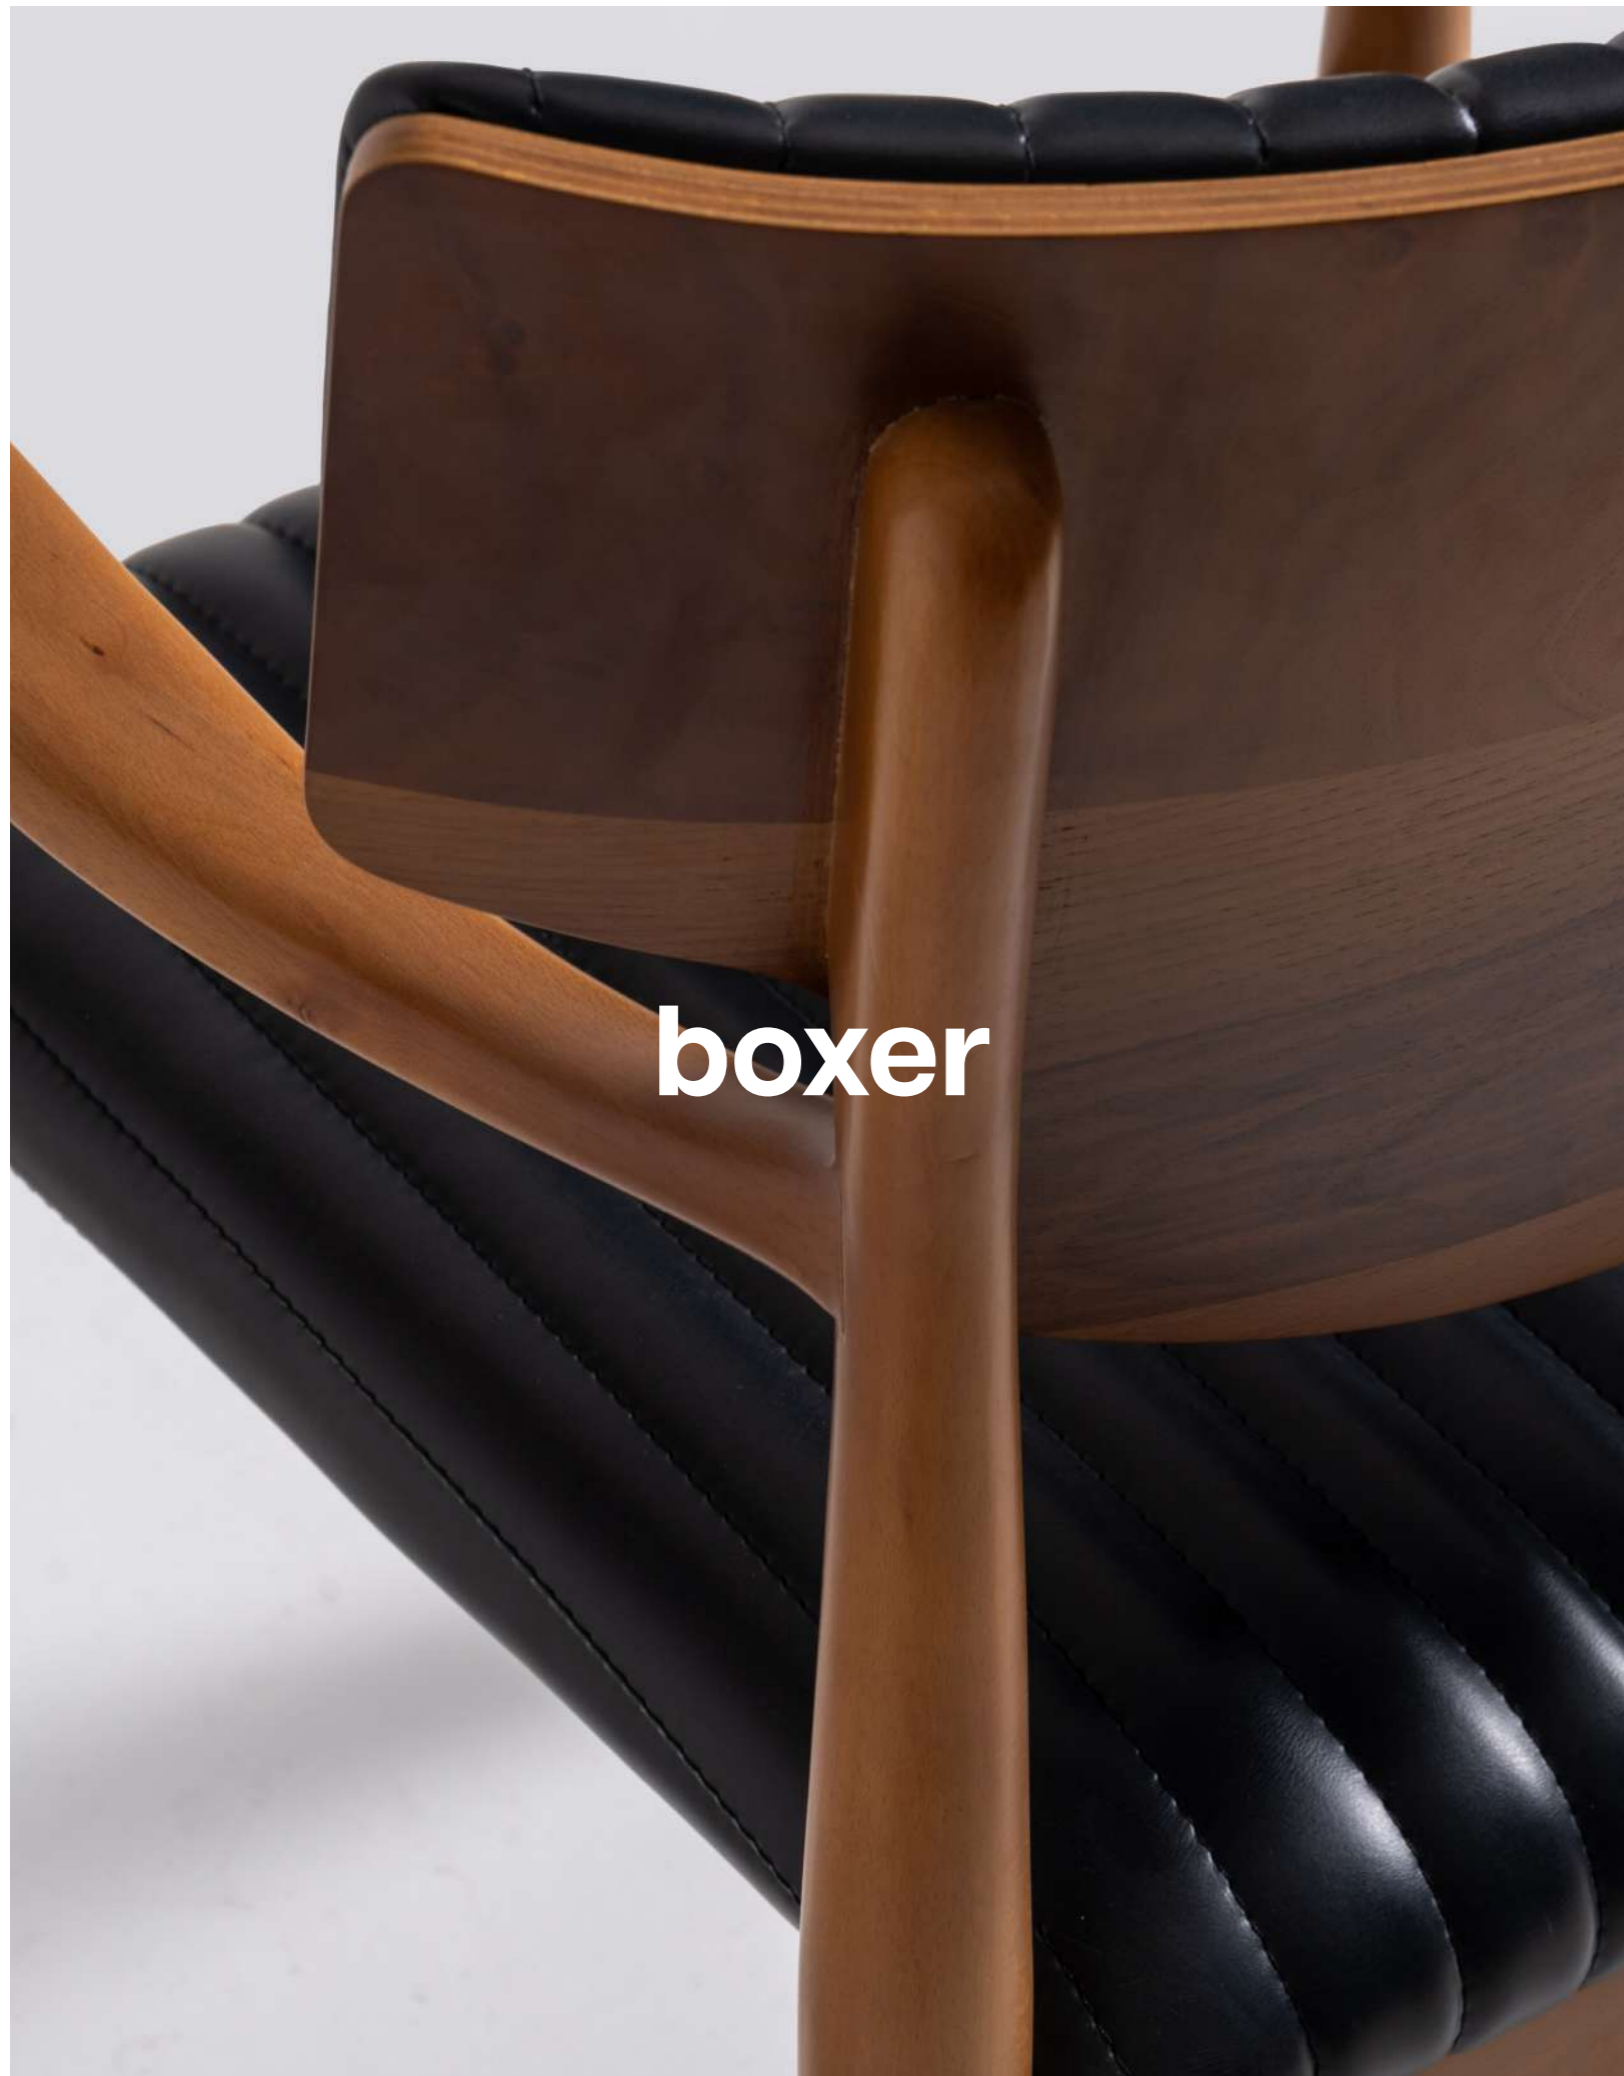

# ghost armchair

# ghost barstool

Featuring a sleek, modern design, the Boxer chair combines a wooden frame with a ribbed black leather seat and backrest. The chair's armrests add to its comfort, making it an ideal choice for any contemporary space. Its minimalist aesthetic and durable materials ensure both style and functionality.