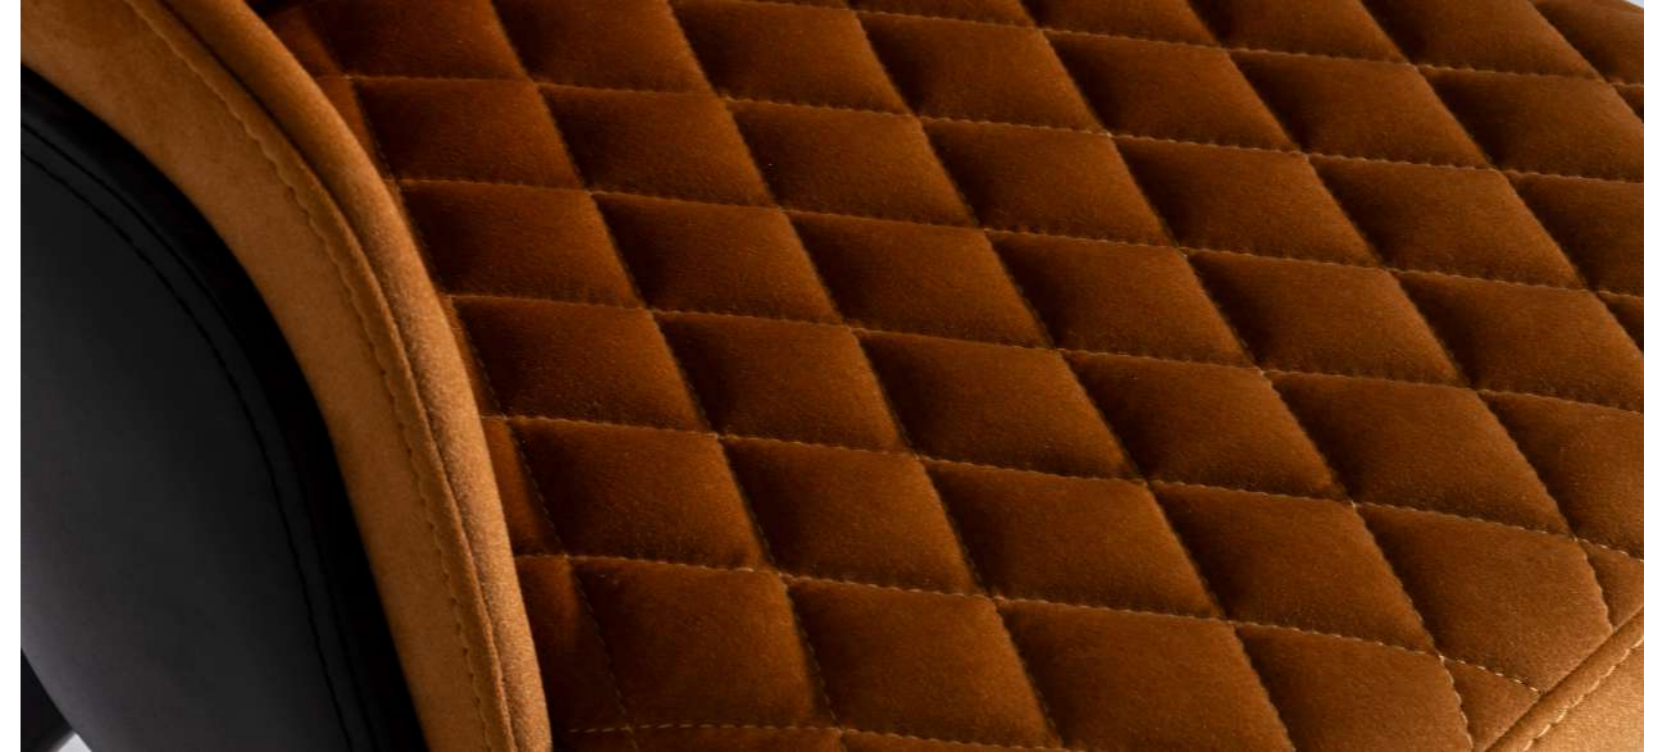

ghost barstool