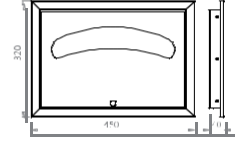

430 Kalite/Quality	304 Kalite/Quality	Ölçü Dimension	Koli Package	Hacim Volume
Kod/Code	Kod/Code			
-	389B	45x32x4cm	1	-