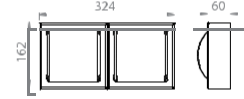

430 Kalite/Quality	304 Kalite/Quality			
Kod/Code	Kod/Code	Ölçü Dimension	Koli Package	Hacim Volume
487	395	32,4x16,2x6cm	1	-