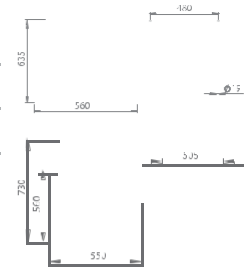

RAF VE TAŞIYICILAR SHELF AND CARRIERS