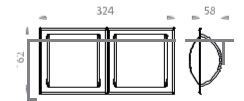

KAĞITLIK VE HAVLULUKLAR
PAPER AND TOWEL DISPENSERS