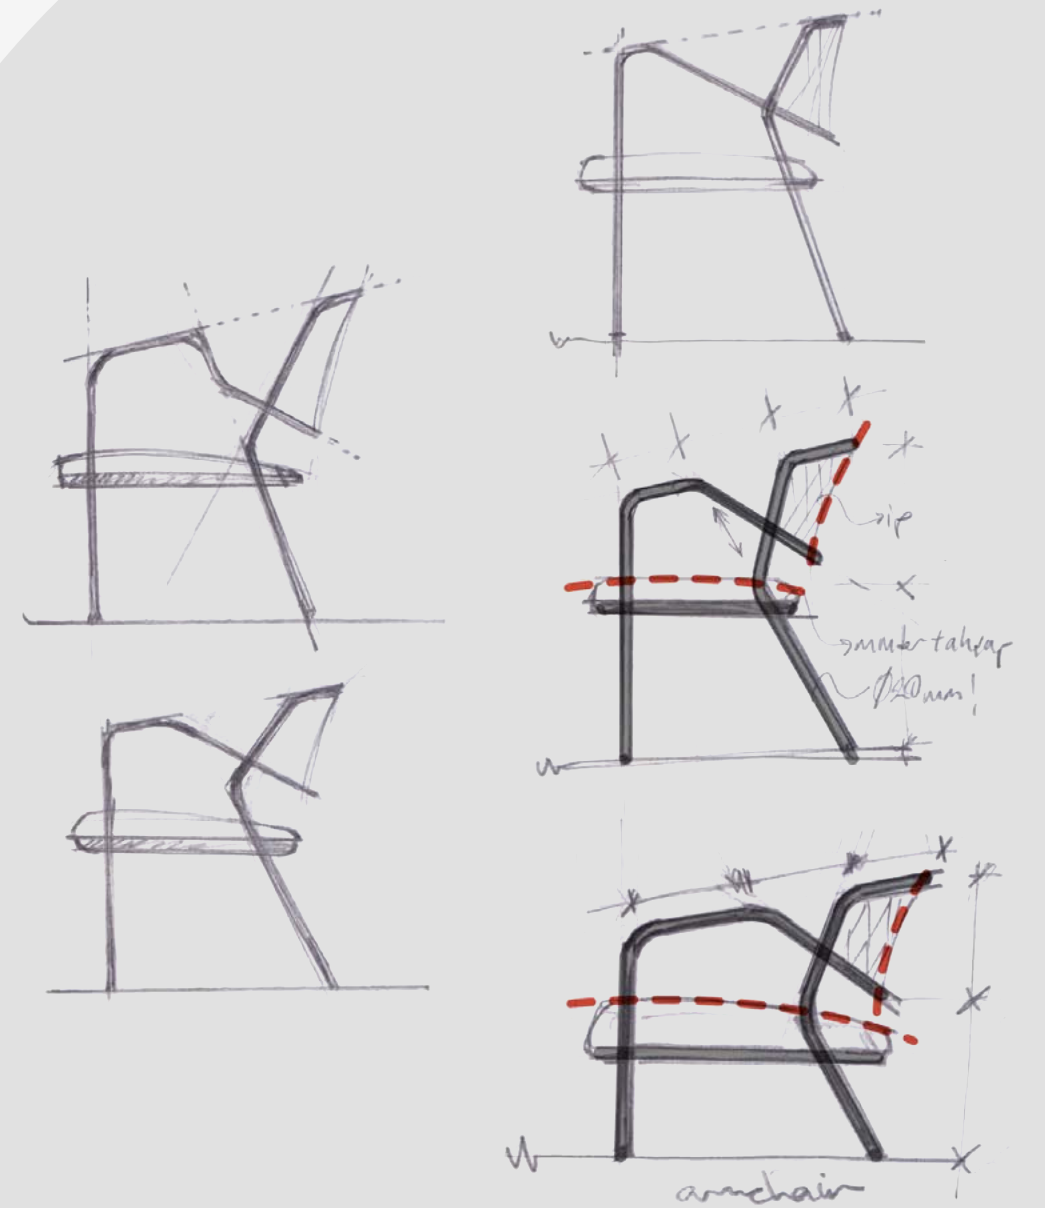

A-224-D
Esso
Aluminium
Armchair

Klan Studio
Designer

Klan Studio stands as a design office, established in Istanbul in 2017 through the amalgamation of the extensive knowledge and experiences acquired by Işık Görgün Oral and E. Akın Oral across diverse industry sectors. With over 20 years of design and production expertise, Klan Studio provides product design services to companies in office furniture, maritime, and machinery sectors, its own unique dynamics.

80 cm
31,4 inch
65 cm
25,5 inch
4,8 kg
60 cm
23,6 inch