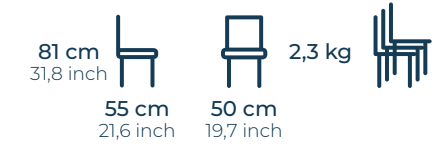

outdoor

outdoor

A-183
Joker
Aluminium
Armchair

76 cm
29,9 inch

56 cm
22 inch

59 cm
23,2 inch

4 kg

A-229-F
Eyes
Aluminium
Chair