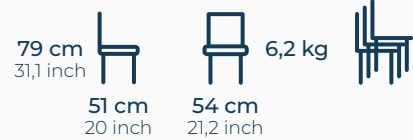

He graduated from Mimar Sinan Fine Arts University, Department of Interior Architecture in 2006. Working in many architectural firms during and after his education, the designer also focused on furniture design. The seating system named "Over", one of his designs, was included in the 2006 collection of Derin firm. "Over" was exhibited at Milan design week and New York ICFF. The designer was selected as one of the 10 promising designers from Turkey by Wallpaper magazine in the same year.