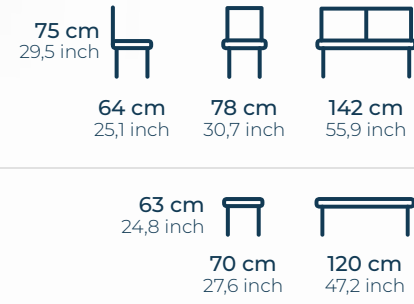

Esso

Aluminium
Single Sofa