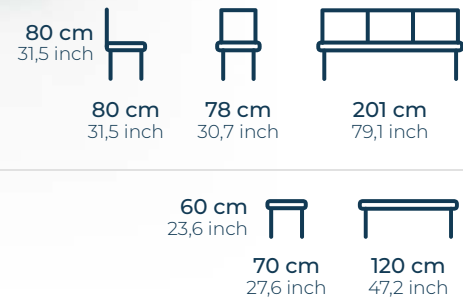

Fortes

Aluminium
Single Sofa