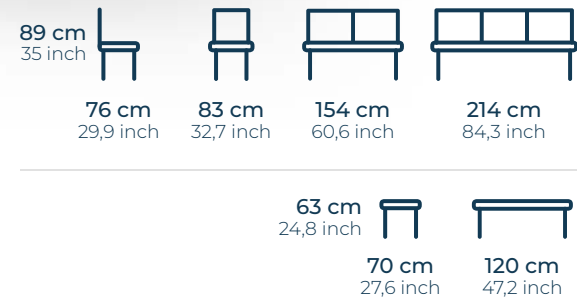

Delta

Aluminium
Single Sofa