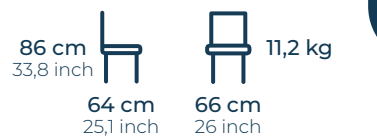

83 cm
32,6 inch
59 cm
23,2 inch
9,8 kg
59 cm
23,2 inch

S-223
Lona
Armchair

S-222
Lona
Chair

Aslı Gülfidan
Designer

She graduated from Selcuk University, Department of Industrial Design, the designer carried out projects with different companies and design offices during her education life. In 2020, its product named 'Enka' was deemed worthy of the honorable mention at the IMMIB Industrial Design Competition. After her university education, she turned to the field of furniture design. She is currently working as an industrial designer at Decosit.

79 cm
31,1 inch
57 cm
22,4 inch
54 cm
21,2 inch
7,7 kg

79 cm
31,1 inch
57 cm
22,4 inch
47 cm
18,5 inch
6,7 kg

S-235
Pole
Chair

S-224
Icon
Chair

Aslı Gülfidan
Designer

She graduated from Selcuk University, Department of Industrial Design, the designer carried out projects with different companies and design offices during her education life. In 2020, its product named 'Enka' was deemed worthy of the honorable mention at the IMMIB Industrial Design Competition. After her university education, she turned to the field of furniture design. She is currently working as an industrial designer at Decosit.

Aslı Gülfidan
Designer

S-221
Nova
Armchair

78 cm
30,7 inch
62 cm
24,4 inch
8,3 kg
61 cm
24 inch

S-220
Jenny
Armchair

79 cm
31,1 inch
57 cm
22,4 inch
8,5 kg
61 cm
24 inch

S-209
Coco
Armchair

81 cm
31,8 inch
53 cm
20,9 inch
9,5 kg
58 cm
22,8 inch

indoor

indoor

S-241
Sosis
Armchair

79 cm
31,1 inch
58 cm
22,8 inch
72 cm
28,3 inch
7,8 kg

S-239
Sante
Armchair

77 cm
30,3 inch
60 cm
23,6 inch
56 cm
22 inch
8,6 kg

S-128
Eto
Chair

78 cm
30,7 inch
59 cm
23,2 inch
56 cm
22 inch
8,7 kg