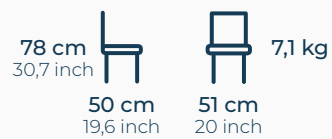

83 cm
32,6 inch
59 cm
23,2 inch
9,8 kg
59 cm
23,2 inch

S-223
Lona
Armchair

S-222
Lona
Chair

Aslı Gülfidan
Designer

She graduated from Selcuk University, Department of Industrial Design, the designer carried out projects with different companies and design offices during her education life. In 2020, its product named 'Enka' was deemed worthy of the honorable mention at the IMMIB Industrial Design Competition. After her university education, she turned to the field of furniture design. She is currently working as an industrial designer at Decosit.

79 cm
31,1 inch
57 cm
22,4 inch
54 cm
21,2 inch
7,7 kg

79 cm
31,1 inch
57 cm
22,4 inch
47 cm
18,5 inch
6,7 kg

S-235
Pole
Chair

S-224
Icon
Chair

Aslı Gülfidan
Designer

She graduated from Selcuk University, Department of Industrial Design, the designer carried out projects with different companies and design offices during her education life. In 2020, its product named 'Enka' was deemed worthy of the honorable mention at the IMMIB Industrial Design Competition. After her university education, she turned to the field of furniture design. She is currently working as an industrial designer at Decosit.

Aslı Gülfidan
Designer

S-221
Nova
Armchair

78 cm
30,7 inch
62 cm
24,4 inch
8,3 kg
61 cm
24 inch

S-220
Jenny
Armchair

79 cm
31,1 inch
57 cm
22,4 inch
8,5 kg
61 cm
24 inch

S-209
Coco
Armchair

81 cm
31,8 inch
53 cm
20,9 inch
9,5 kg
58 cm
22,8 inch

indoor

indoor

S-241
Sosis
Armchair

79 cm
31,1 inch
58 cm
22,8 inch
72 cm
28,3 inch
7,8 kg

S-239
Sante
Armchair

77 cm
30,3 inch
60 cm
23,6 inch
56 cm
22 inch
8,6 kg

S-128
Eto
Chair

78 cm
30,7 inch
59 cm
23,2 inch
56 cm
22 inch
8,7 kg