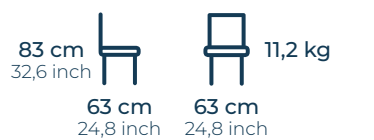

He graduated from Mimar Sinan Fine Arts University, Department of Interior Architecture in 2006. Working in many architectural firms during and after his education, the designer also focused on furniture design. The seating system named "Over", one of his designs, was included in the 2006 collection of Derin firm. "Over" was exhibited at Milan design week and New York ICFF. The designer was selected as one of the 10 promising designers from Turkey by Wallpaper magazine in the same year.