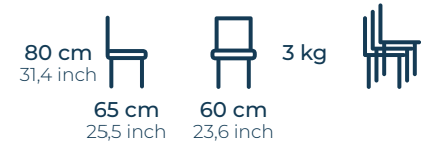

Klan Studio
Designer

Klan Studio stands as a design office, established in Istanbul in 2017 through the amalgamation of the extensive knowledge and experiences acquired by Işık Görgün Oral and E. Akin Oral across diverse industry sectors. With over 20 years of design and production expertise, Klan Studio provides product design services to companies in office furniture, maritime, and machinery sectors, its own unique dynamics.