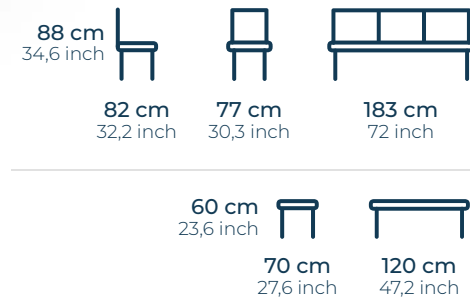

Dora

Aluminium
Single Sofa